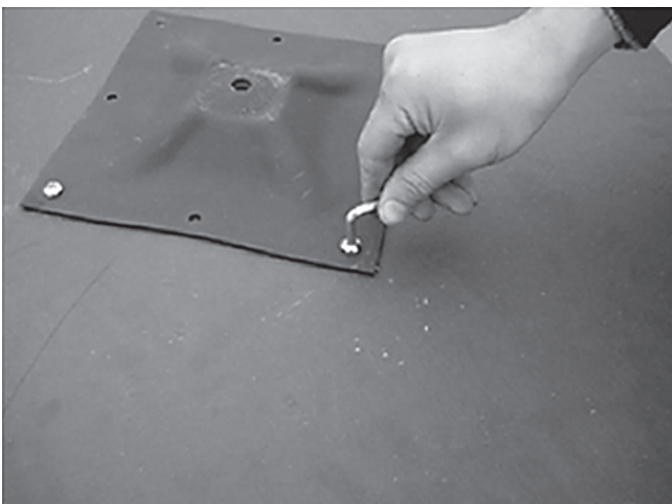

Café Table Assembly Instructions

Hardware List

Actual Size

Match up hardware with diagrams shown below

| Description and Size | Qty |
|---|-----|
|  <p>Large Washer</p> | 1 |
|  <p>Adjustable Plastic Feet</p> | 5 |
|  <p>Small Bolt</p> | 4 |

Congratulations on your purchase of a Jack Daniel's® Café Table.

The utmost care has gone into the design and manufacturing of this product.

PLEASE READ THESE ASSEMBLY INSTRUCTIONS CAREFULLY.

Parts List

| Qty | Description |
|-----|----------------------|
| 1 | Acrylic Tabletop |
| 1 | Mounting Plate |
| 1 | Chrome Plated Column |
| 1 | Long Bolt |
| 1 | Table Base |
| 1 | Allen Key |
| 1 | Wrench |

Step 1: Turn table surface over. Align mounting plate with holes and secure with small bolts. Tighten all bolts securely.

Step 2: Place chrome plated column on the mounting plate.

Step 3: Place table base over end of the column as shown in picture.

Step 4: Insert long bolt through large washer and into column. Screw threaded end into mounting plate.

Step 5: Tighten long bolt securely with a wrench.

Step 6: Screw adjustable feet into the base.

Step 7: Stand table upright. Adjust table balance by tightening or loosening the adjustable feet.