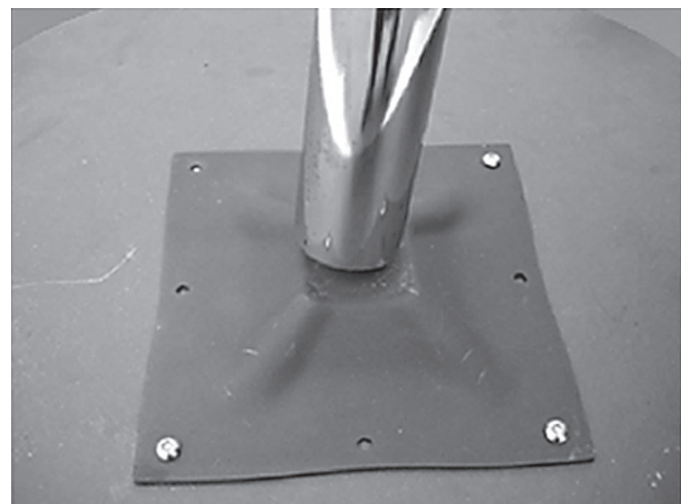

Café Table Assembly Instructions

Hardware List

Actual Size

Match up hardware with diagrams shown below

| Description and Size | Qty |
|---|-----|
|  <p>Large Washer</p> | 1 |
|  <p>Adjustable Plastic Feet</p> | 5 |
|  <p>Small Bolt</p> | 4 |

Congratulations on your purchase of a Jack Daniel's® Café Table.

The utmost care has gone into the design and manufacturing of this product.

PLEASE READ THESE ASSEMBLY INSTRUCTIONS CAREFULLY.

Parts List

| Qty | Description |
|-----|----------------------|
| 1 | Acrylic Tabletop |
| 1 | Mounting Plate |
| 1 | Chrome Plated Column |
| 1 | Long Bolt |
| 1 | Table Base |
| 1 | Allen Key |
| 1 | Wrench |

Step 1: Turn table surface over. Align mounting plate with holes and secure with small bolts. Tighten all bolts securely.

Step 2: Place chrome plated column on the mounting plate.

Step 3: Place table base over end of the column as shown in picture.

Step 4: Insert long bolt through large washer and into column. Screw threaded end into mounting plate.

Step 5: Tighten long bolt securely with a wrench.

Step 6: Screw adjustable feet into the base.

Step 7: Stand table upright. Adjust table balance by tightening or loosening the adjustable feet.