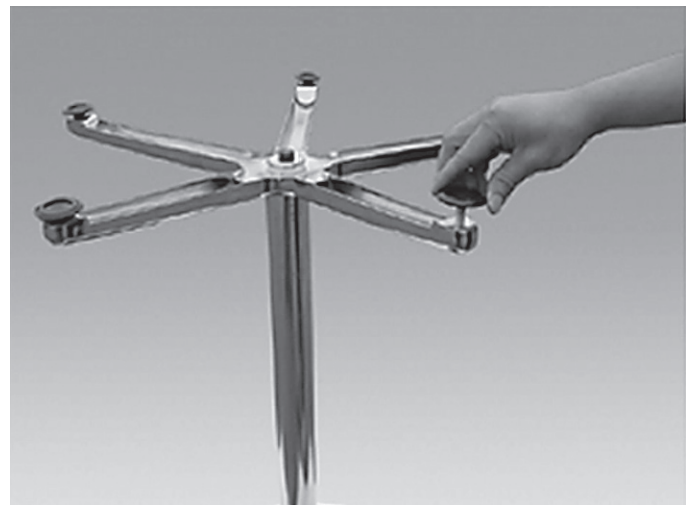

Congratulations on your purchase of a Jack Daniel's® Café Table.

The utmost care has gone into the design and manufacturing of this product.

PLEASE READ THESE ASSEMBLY INSTRUCTIONS CAREFULLY.

Parts List

| Qty | Description |
|-----|----------------------|
| 1 | Acrylic Tabletop |
| 1 | Mounting Plate |
| 1 | Chrome Plated Column |
| 1 | Long Bolt |
| 1 | Table Base |
| 1 | Allen Key |
| 1 | Wrench |

Step 1: Turn table surface over. Align mounting plate with holes and secure with small bolts. Tighten all bolts securely.

Step 2: Place chrome plated column on the mounting plate.

Step 3: Place table base over end of the column as shown in picture.

Step 4: Insert long bolt through large washer and into column. Screw threaded end into mounting plate.

Step 5: Tighten long bolt securely with a wrench.

Step 6: Screw adjustable feet into the base.

Step 7: Stand table upright. Adjust table balance by tightening or loosening the adjustable feet.