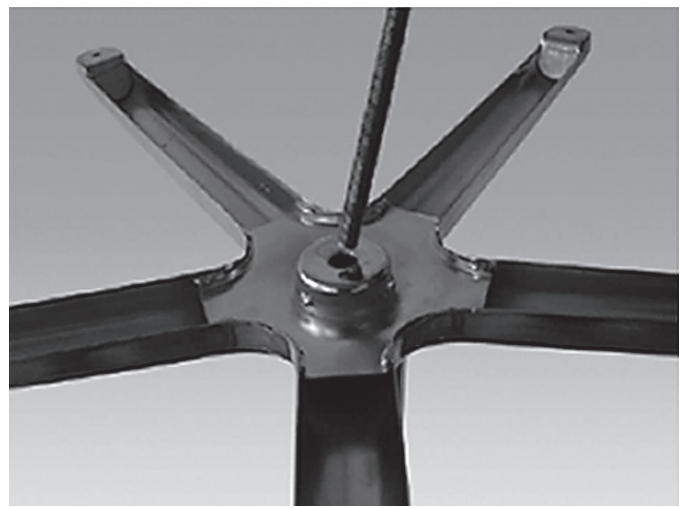

Café Table Assembly Instructions

Hardware List

Actual Size

Match up hardware with diagrams shown below

| Description and Size | Qty |
|---|-----|
|  <p>Large Washer</p> | 1 |
|  <p>Adjustable Plastic Feet</p> | 5 |
|  <p>Small Bolt</p> | 4 |

Congratulations on your purchase of a Jack Daniel's® Café Table.

The utmost care has gone into the design and manufacturing of this product.

PLEASE READ THESE ASSEMBLY INSTRUCTIONS CAREFULLY.

Parts List

| Qty | Description |
|-----|----------------------|
| 1 | Acrylic Tabletop |
| 1 | Mounting Plate |
| 1 | Chrome Plated Column |
| 1 | Long Bolt |
| 1 | Table Base |
| 1 | Allen Key |
| 1 | Wrench |

Step 1: Turn table surface over. Align mounting plate with holes and secure with small bolts. Tighten all bolts securely.

Step 2: Place chrome plated column on the mounting plate.

Step 3: Place table base over end of the column as shown in picture.

Step 4: Insert long bolt through large washer and into column. Screw threaded end into mounting plate.

Step 5: Tighten long bolt securely with a wrench.

Step 6: Screw adjustable feet into the base.

Step 7: Stand table upright. Adjust table balance by tightening or loosening the adjustable feet.