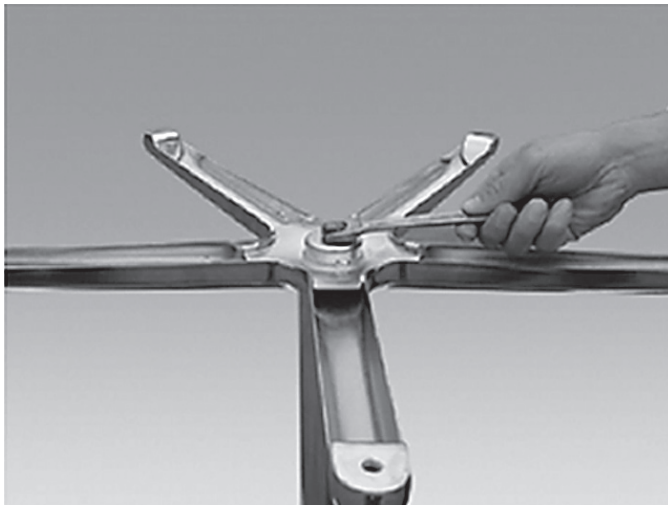

Congratulations on your purchase of a Jack Daniel's® Café Table.

The utmost care has gone into the design and manufacturing of this product.

PLEASE READ THESE ASSEMBLY INSTRUCTIONS CAREFULLY.

Parts List

| Qty | Description |
|-----|----------------------|
| 1 | Acrylic Tabletop |
| 1 | Mounting Plate |
| 1 | Chrome Plated Column |
| 1 | Long Bolt |
| 1 | Table Base |
| 1 | Allen Key |
| 1 | Wrench |

Step 1: Turn table surface over. Align mounting plate with holes and secure with small bolts. Tighten all bolts securely.

Step 2: Place chrome plated column on the mounting plate.

Step 3: Place table base over end of the column as shown in picture.

Step 4: Insert long bolt through large washer and into column. Screw threaded end into mounting plate.

Step 5: Tighten long bolt securely with a wrench.

Step 6: Screw adjustable feet into the base.

Step 7: Stand table upright. Adjust table balance by tightening or loosening the adjustable feet.